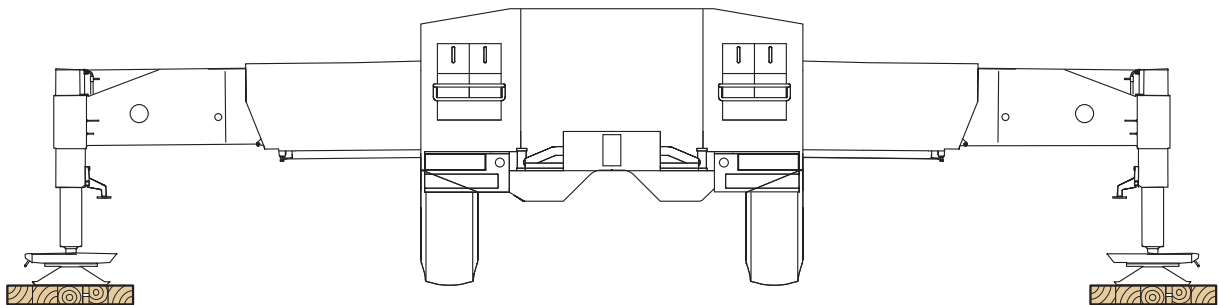

Crane Outrigger Pads 150mm x 1m x 3m Hardwood Mats

Our 150mm x 1m x 3m Hardwood mats are ideally used for crane outriggers to form a stable base. Manufactured with two lifting points enabling the mat to be easily lifted into place.

Approximate weight 460kg.

Usage of crane outrigger pads is the responsibility of the crane operator.

All timbers are purchased from legal sustainable sources.

FSC Registration number: CUC-COC-817978

The mark of responsible forestry