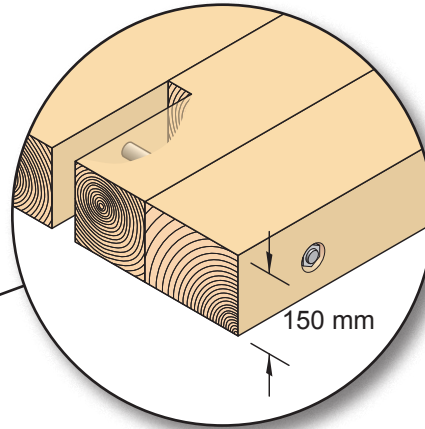

Our 150mm x 1m x 3m Hardwood mats are ideally used for crane outriggers to form a stable base. Manufactured with two lifting points enabling the mat to be easily lifted into place.

Approximate weight 460kg.