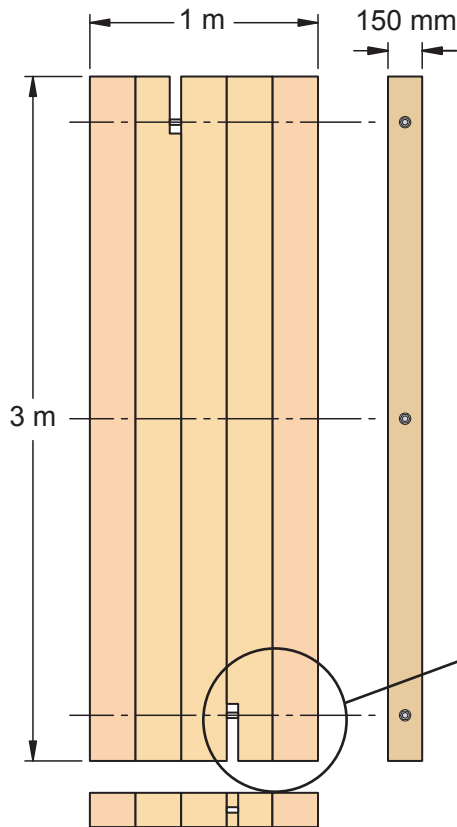

Crane Outrigger Pads 150mm x 1m x 3m Hardwood Mats

Our 150mm x 1m x 3m Hardwood mats are ideally used for crane outriggers to form a stable base. Manufactured with two lifting points enabling the mat to be easily lifted into place.

Approximate weight 460kg.

Usage of crane outrigger pads is the responsibility of the crane operator.

All timbers are purchased from legal sustainable sources.

FSC Registration number: CUC-COC-817978

The mark of responsible forestry