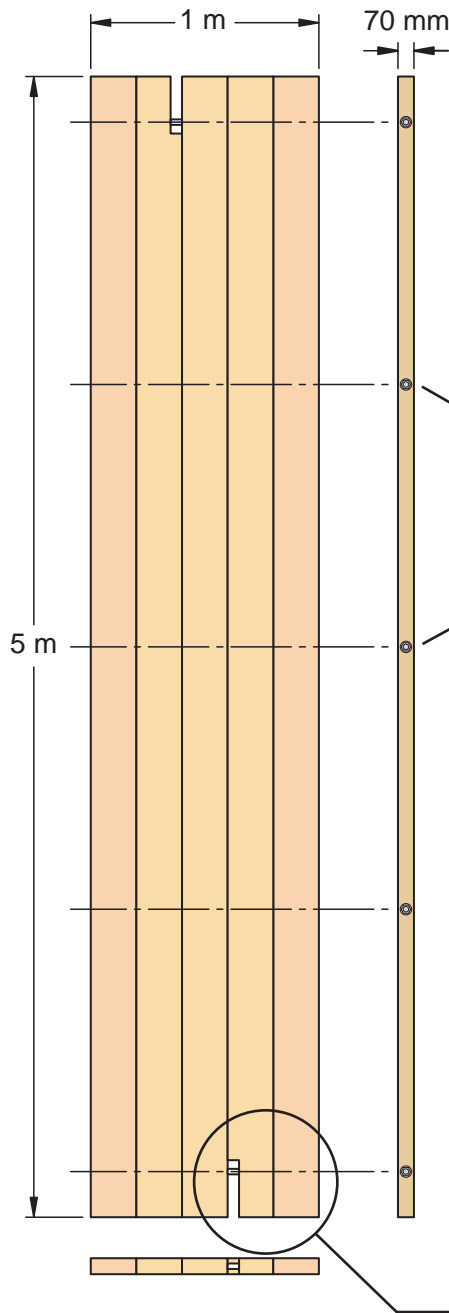

70mm x 1m x 5m Oak Hardwood (D30) & Tropical Hardwood Mat

Timber mats are constructed from either oak or tropical hardwoods.

Our 70mm mats are capable of carrying up to 35 Tonnes (UDL) per mat on reasonably flat ground.

NB Carrying capacities are estimated & subject to ground conditions.

Countersunk steel bolt & washer (M24)

Lifting Point
M24 steel bar

70 mm