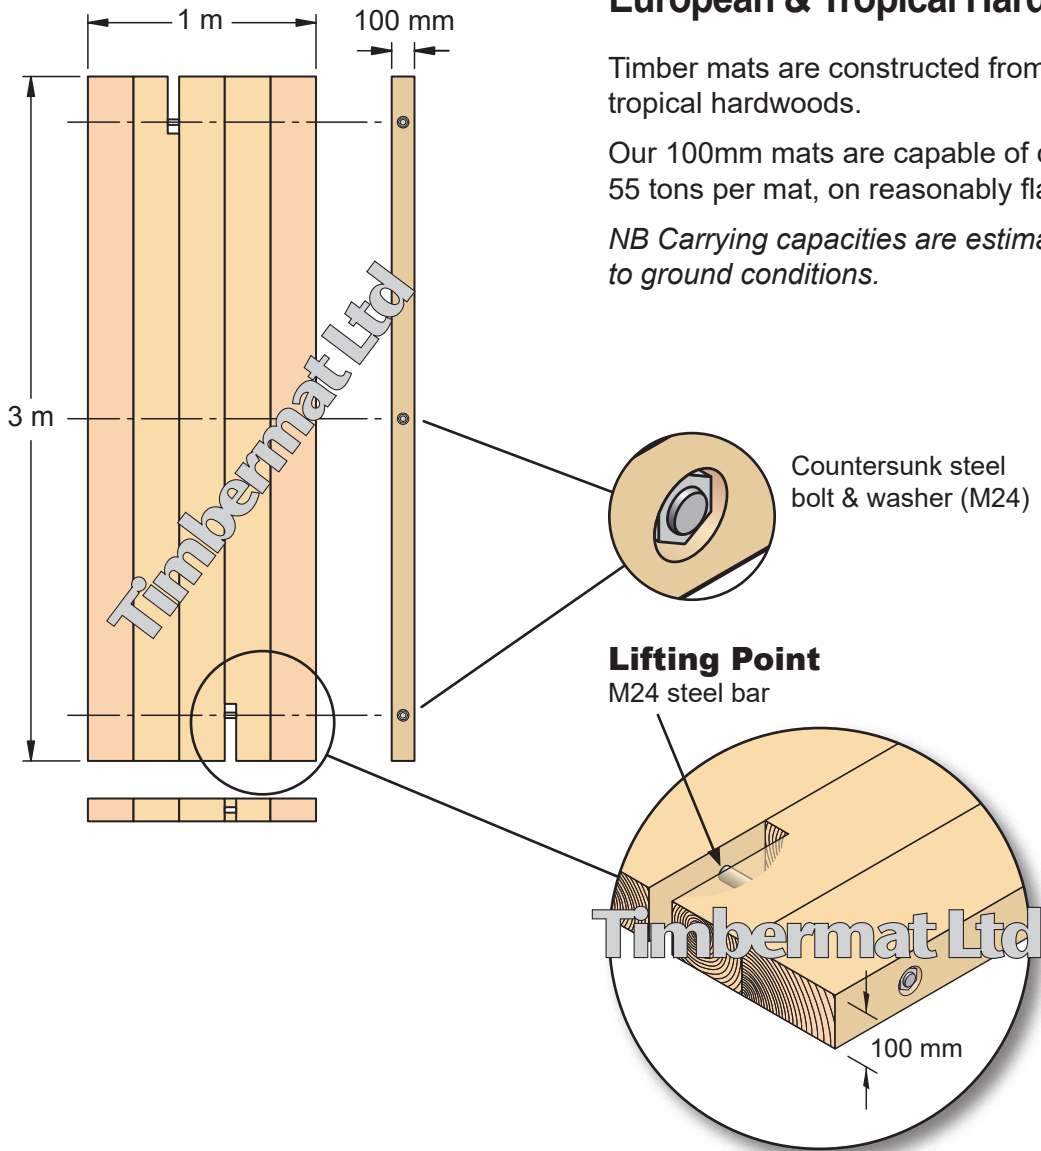

100mm x 1m x 3m European & Tropical Hardwood Mats

Timber mats are constructed from either oak or tropical hardwoods.

Our 100mm mats are capable of carrying up to 55 tons per mat, on reasonably flat ground.

NB Carrying capacities are estimated & subject to ground conditions.

All timbers are purchased from legal sustainable sources.

FSC Registration number: CUC-COC-817978