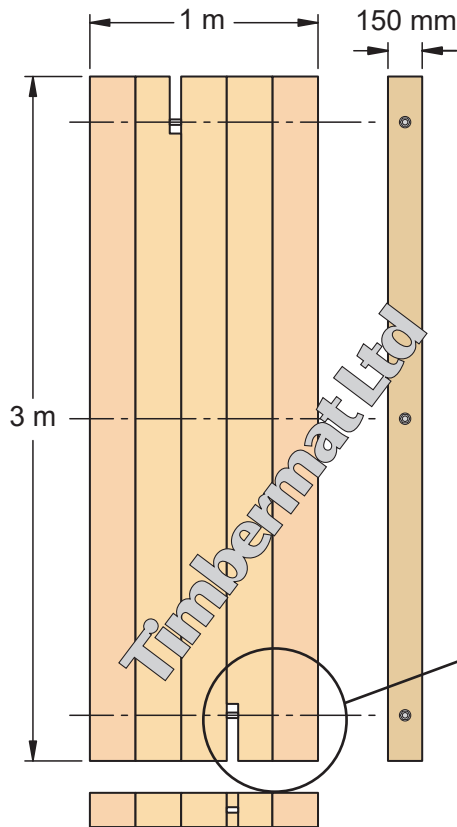

Crane Outrigger Pads 150mm x 1m x 3m Hardwood Mats

Our 150mm x 1m x 3m Hardwood mats are ideally used for crane outriggers to form a stable base. Manufactured with two lifting points enabling the mat to be easily lifted into place.

Approximate weight 460kg.

Usage of crane outrigger pads is the responsibility of the crane operator.

All timbers are purchased from legal sustainable sources.

FSC Registration number: CUC-COC-817978

The mark of responsible forestry